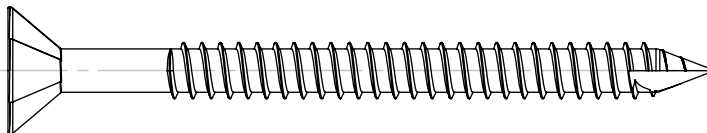

PRODUCT BULLETIN

NEW Marine Grade SS316 T17 SQ Drive No.3 Decking Screw

12G X 65MM MARINE GRADE SS316 DECKING SCREW

ESTIMATED TIME OF ARRIVAL: AVAILABLE NOW

For use in wider boards and where SS316 is needed or specified

KEY FEATURES AND BENEFITS

- 12 Gauge for wider boards
- SS316 for use where specified or around swimming pool applications
- Marine grade SS316 required around salt water pools and close proximity to the surf.