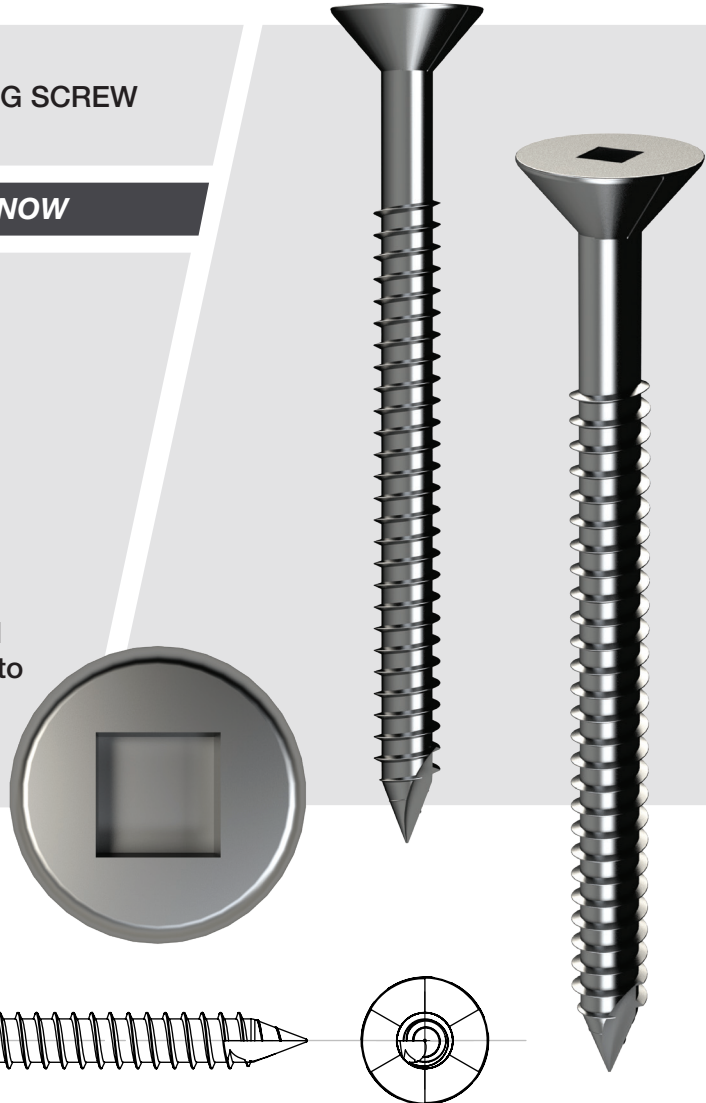

PRODUCT BULLETIN

NEW Marine Grade SS316 T17 SQ Drive No.3 Decking Screw

12G X 65MM MARINE GRADE SS316 DECKING SCREW

ESTIMATED TIME OF ARRIVAL: AVAILABLE NOW

For use in wider boards and where SS316 is needed or specified

KEY FEATURES AND BENEFITS

- 12 Gauge for wider boards
- SS316 for use where specified or around swimming pool applications
- Marine grade SS316 required around salt water pools and close proximity to the surf.

PRODUCT CODE	BARCODE	DESCRIPTION	QTY
STQC6120652	9337357382987	T17 12-11x65mm CSK RIB SQ Drive SS316	500

AUSTRALIA

Factory 1, 62 Maddox St Sydney, NSW
02 8332 1500

NEW ZEALAND

Unit D, 373 Neilson Street, Penrose, Auckland
Toll Free: 0800 658 075